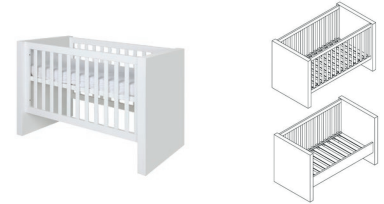

Diamond

White Matt

Available Colors:
White Glossy
White Matt

Material:
MDF

Painting:
Lacquered

Chest - 2 Drawers

Article number: 11703470

Dimensions: ↔ 114 ↕ 91 ↗ 55

Information: Chest with push-open mechanism.

Chest - 3 Drawers

Article number: 11703471

Dimensions: ↔ 114 ↕ 91 ↗ 55

Information: Chest with push-open mechanism.

Cot (bed) 70x140

Article number: 11703473

Dimensions: ↔ 82 ↕ 93 ↗ 154

Information: With this cot bed 1 juniorside will be delivered. It is possible to convert this cot bed into a sofa at a later stage. Mattress base adjustable in 3 heights.

Cot 60x120

Article number: 11703472

Dimensions: ↔ 72 ↕ 93 ↗ 134

Information: Mattress base adjustable in 3 heights.

Wardrobe - 2 Doors

Article number: 11703474

Dimensions: ↔ 114 ↕ 191 ↗ 55

Information: 3 Shelves and 1 hangingrail. Wardrobe with push-open mechanism.