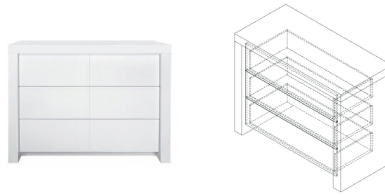

Diamond

White Matt

Available Colors:
White Glossy
White Matt

Material:
MDF

Painting:
Lacquered

Chest - 2 Drawers

Article number: 11703470

Dimensions: ↔ 114 ↕ 91 ↗ 55

Information: Chest with push-open mechanism.

Chest - 3 Drawers

Article number: 11703471

Dimensions: ↔ 114 ↕ 91 ↗ 55

Information: Chest with push-open mechanism.

Cot (bed) 70x140

Article number: 11703473

Dimensions: ↔ 82 ↕ 93 ↗ 154

Information: With this cot bed 1 juniorside will be delivered. It is possible to convert this cot bed into a sofa at a later stage. Mattress base adjustable in 3 heights.

Cot 60x120

Article number: 11703472

Dimensions: ↔ 72 ↕ 93 ↗ 134

Information: Mattress base adjustable in 3 heights.

Wardrobe - 2 Doors

Article number: 11703474

Dimensions: ↔ 114 ↕ 191 ↗ 55

Information: 3 Shelves and 1 hangingrail. Wardrobe with push-open mechanism.