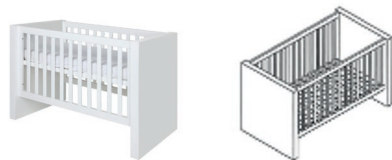

Information: Chest with push-open mechanism.

Chest - 3 Drawers

Article number: 11703471

Dimensions: ↔ 114 ↕ 91 ↗ 55

Information: Chest with push-open mechanism.

Cot (bed) 70x140

Article number: 11703473

Dimensions: ↔ 82 ↕ 93 ↗ 154

Information: With this cot bed 1 juniorside will be delivered. It is possible to convert this cot bed into a sofa at a later stage. Mattress base adjustable in 3 heights.

Cot 60x120

Article number: 11703472

Dimensions: ↔ 72 ↕ 93 ↗ 134

Information: Mattress base adjustable in 3 heights.

Wardrobe - 2 Doors

Article number: 11703474

Dimensions: ↔ 114 ↕ 191 ↗ 55

Information: 3 Shelves and 1 hangingrail. Wardrobe with push-open mechanism.