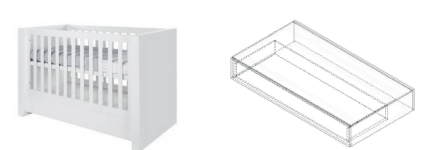

Drawer for Cot (bed) 70x140

Article number: 11703479

Dimensions: ↔ 75 ↕ 18 ↗ 140

Drawer for Cot 60x120

Article number: 11703478

Dimensions: ↔ 65 ↕ 18 ↗ 120