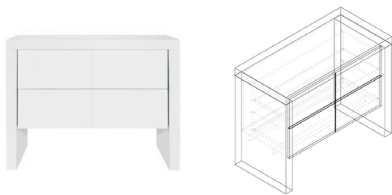

Diamond

White Matt

Available Colors:
White Glossy
White Matt

Material:
MDF

Painting:
Lacquered

Chest - 2 Drawers

Article number: 11703470

Dimensions: ↔ 114 ↕ 91 ↗ 55

Information: Chest with push-open mechanism.

Chest - 3 Drawers

Article number: 11703471

Dimensions: ↔ 114 ↕ 91 ↗ 55

Information: Chest with push-open mechanism.

Cot (bed) 70x140

Article number: 11703473

Dimensions: ↔ 82 ↕ 93 ↗ 154

Information: With this cot bed 1 juniorside will be delivered. It is possible to convert this cot bed into a sofa at a later stage. Mattress base adjustable in 3 heights.

Cot 60x120

Article number: 11703472

Dimensions: ↔ 72 ↕ 93 ↗ 134

Information: Mattress base adjustable in 3 heights.

Wardrobe - 2 Doors

Article number: 11703474

Dimensions: ↔ 114 ↕ 191 ↗ 55

Information: 3 Shelves and 1 hangingrail. Wardrobe with push-open mechanism.