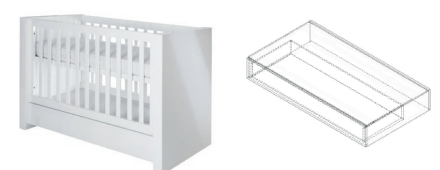

Drawer for Cot (bed) 70x140

Article number: 11703469

Dimensions: ↔ 75 ↕ 18 ↗ 140

Drawer for Cot 60x120

Article number: 11703469

Dimensions: ↔ 65 ↕ 18 ↗ 120