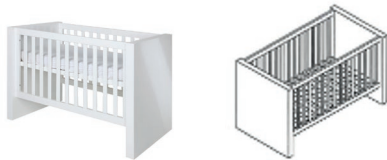

Information: Chest with push-open mechanism.

Chest - 3 Drawers

Article number: 11703461

Dimensions: ↔ 114 ↕ 91 ↗ 55

Information: Chest with push-open mechanism.

Cot (bed) 70x140

Article number: 11703463

Dimensions: ↔ 82 ↕ 93 ↗ 154

Information: With this cot bed 1 juniorside will be delivered. It is possible to convert this cot bed into a sofa at a later stage. Mattress base adjustable in 3 heights.

Cot 60x120

Article number: 11703462

Dimensions: ↔ 72 ↕ 93 ↗ 134

Information: Mattress base adjustable in 3 heights.

Wardrobe - 2 Doors

Article number: 11703464

Dimensions: ↔ 114 ↕ 191 ↗ 55

Information: 3 Shelves and 1 hangingrail. Wardrobe with push-open mechanism.