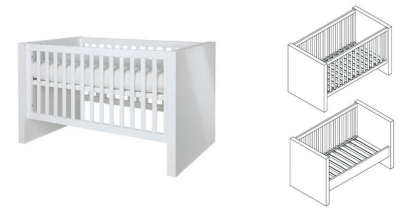

Diamond

White Glossy

Available Colors:
White Glossy
White Matt

Material:
MDF

Painting:
Lacquered

Chest - 2 Drawers

Article number: 11703460

Dimensions: ↔ 114 ↕ 91 ↗ 55

Information: Chest with push-open mechanism.

Chest - 3 Drawers

Article number: 11703461

Dimensions: ↔ 114 ↕ 91 ↗ 55

Information: Chest with push-open mechanism.

Cot (bed) 70x140

Article number: 11703463

Dimensions: ↔ 82 ↕ 93 ↗ 154

Information: With this cot bed 1 juniorside will be delivered. It is possible to convert this cot bed into a sofa at a later stage. Mattress base adjustable in 3 heights.

Cot 60x120

Article number: 11703462

Dimensions: ↔ 72 ↕ 93 ↗ 134

Information: Mattress base adjustable in 3 heights.

Wardrobe - 2 Doors

Article number: 11703464

Dimensions: ↔ 114 ↕ 191 ↗ 55

Information: 3 Shelves and 1 hangingrail. Wardrobe with push-open mechanism.