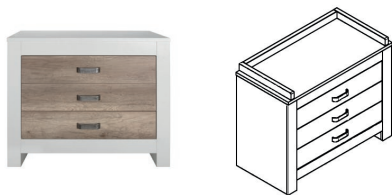

Costa

White/Oldwood

Available Colors:
White/Oldwood

Material:
MDF/Melamine

Painting:
Laquered

Chest - 3 Drawers

Article number: 11703500

Dimensions: ↔ 120 ↕ 93 ↗ 60

Soft Close: Yes

Cot (bed) 70x140

Article number: 11703502

Dimensions: ↔ 76 ↕ 80 ↗ 152

Information: With this cot bed 1 juniorside will be delivered. It is possible to convert this cot bed into a sofa at a later stage. Mattress base adjustable in 3 heights.

Cot 60x120

Article number: 11703501

Dimensions: ↔ 66 ↕ 80 ↗ 132

Information: Mattress base adjustable in 3 heights.

Wardrobe - 2 Doors/1 Drawer

Article number: 11703503

Dimensions: ↔ 110 ↕ 190 ↗ 57

Soft Close: Yes

Information: Wardrobe, Left 1 shelf and 1 hangingrail. Right 3 shelves.

Chest extender

Article number: 11703505

Dimensions: ↔ 120 ↕ - ↗ 20

Information: The chest extender can be assembled on the back of the chest to extend the top of the chest.