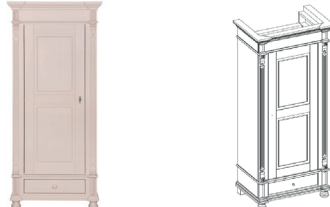

Chest Yellow - 3 Drawers

Article number: 11703405

Dimensions: ↔ 120 ↕ 91 ↗ 62

Soft Close: Yes

Cot (bed) Mint green 70x140

Article number: 11703409

Dimensions: ↔ 80 ↕ 93 ↗ 150

Information: With this cot bed 2 juniorsides will be delivered. It is possible to convert this cot bed into a juniorbed at a later stage. Mattress base adjustable in 3 heights.

Bett Mint green 60x120

Article number: 11703406

Dimensions: ↔ 66 ↕ 93 ↗ 127

Information: Mattress base adjustable in 3 heights.

Wardrobe Blue - 1 Door/1 Drawer

Article number: 11703407

Dimensions: ↔ 102 ↕ 214 ↗ 65

Soft Close: Yes

Information: Wardrobe, 1 door and 1 drawer, 2 shelves and 1 hangingrail.

Wardrobe Pink - 1 Door/1 Drawer

Article number: 11703427

Dimensions: ↔ 102 ↕ 214 ↗ 65

Soft Close: Yes

Information: Wardrobe, 1 door and 1 drawer, 2 shelves and 1 hangingrail.