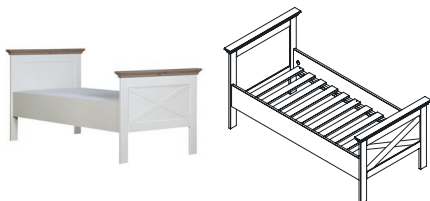

Information: Bed, no mattress base included.

Desk (without Cross)

Article number: 11703105-4

Dimensions: ⇄ 110 ⇅ 79 ↗ 59

Soft Close: Yes

Bedside table (without Cross)

Article number: 11703095-2

Dimensions: ⇄ 46 ⇅ 63 ↗ 41

Soft Close: Yes

Toddler bed 70x150 (without Cross)

Article number: 11703804-2

Dimensions: ⇄ 160 ⇅ 81 ↗ 82

Information: Bed, mattress base included.

Spiegel (without Cross)

Article number: 11703808

Dimensions: ⇄ 107 ⇅ 60 ↗ 5

Bookcase (without Cross)

Article number: 11703800-2

Dimensions: ⇄ 62 ⇅ 170 ↗ 41

Soft Close: Yes

Toddler bed 70x150 (with Cross)

Article number: 11703803-2

Dimensions: ⇄ 160 ⇅ 81 ↗ 82

Information: Bed, mattress base included.