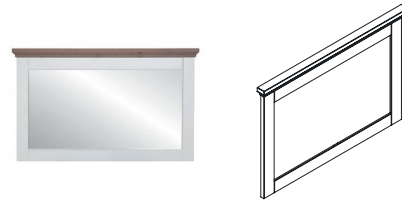

Information: Bed, no mattress base included.

Desk (without Cross)

Article number: 11703105-4

Dimensions: ⇄ 110 ⇅ 79 ↗ 59

Soft Close: Yes

Bedside table (without Cross)

Article number: 11703095-2

Dimensions: ⇄ 46 ⇅ 63 ↗ 41

Soft Close: Yes

Toddler bed 70x150 (without Cross)

Article number: 11703804-2

Dimensions: ⇄ 160 ⇅ 81 ↗ 82

Information: Bed, mattress base included.

Spiegel (without Cross)

Article number: 11703808

Dimensions: ⇄ 107 ⇅ 60 ↗ 5

Bookcase (without Cross)

Article number: 11703800-2

Dimensions: ⇄ 62 ⇅ 170 ↗ 41

Soft Close: Yes

Toddler bed 70x150 (with Cross)

Article number: 11703803-2

Dimensions: ⇄ 160 ⇅ 81 ↗ 82

Information: Bed, mattress base included.