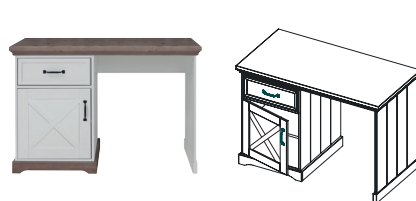

Bookcase (without Cross)

Article number: 11703800-2

Dimensions: ⇄ 62 ⇅ 170 ↗ 41

Soft Close: Yes

Toddler bed 70x150 (with Cross)

Article number: 11703803-2

Dimensions: ⇄ 160 ⇅ 81 ↗ 82

Information: Bed, mattress base included.