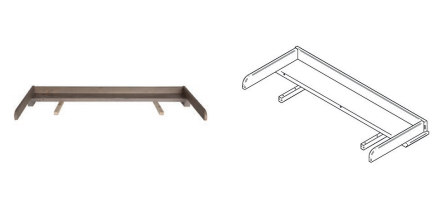

Soft Close: Yes

Information: Chest, 1 shelf.

Cot (bed) 70x140

Article number: 11703059-2

Dimensions: ↔ 78 ↕ 90 ↗ 150

Information: With this cot bed 2 juniorsides will be delivered. It is possible to convert this cot bed into a juniorbed at a later stage. Mattress base adjustable in 3 heights.

Information: Wardrobe, 1 hangingrail and underneath 2 shelves (2 doors wide).

Wardrobe - 3 Doors/3 Drawers

Article number: 11703085-2

Dimensions: ↔ 170 ↕ 205 ↗ 59

Soft Close: Yes

Information: Wardrobe, left 1 hangingrail and 2 shelves (2 doors wide). Right 2 shelves.

Chest extender

Article number: 11703079

Dimensions: ↔ 115 ↕ - ↗ 18

Information: The chest extender can be assembled on the back of the chest to extend the top of the chest.

Shelf

Article number: 11703068

Dimensions: ↔ 100 ↕ 20 ↗ 15