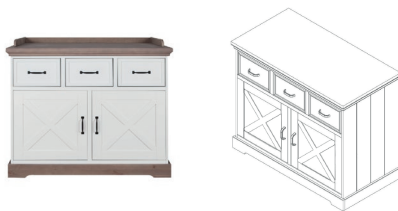

Savona

White/Grey with Cross

Available Colors:
White
White/Grey

Material:
MDF with aged Pine

Painting:
Lacquered

Chest - 2 Doors/3 Drawers

Article number: 11703050-3

Dimensions: ↔ 115 ↕ 93 ↗ 59

Soft Close: Yes

Information: Chest, 1 shelf.

Cot (bed) 70x140

Article number: 11703059-2

Dimensions: ↔ 78 ↕ 90 ↗ 150

Information: With this cot bed 2 juniorsides will be delivered. It is possible to convert this cot bed into a juniorbed at a later stage. Mattress base adjustable in 3 heights.

Cot 60x120

Article number: 11703055-2

Dimensions: ↔ 68 ↕ 90 ↗ 130

Information: Mattress base adjustable in 3 heights.

Wardrobe - 2 Doors/3 Drawers

Article number: 11703063-2

Dimensions: ↔ 115 ↕ 205 ↗ 59

Soft Close: Yes