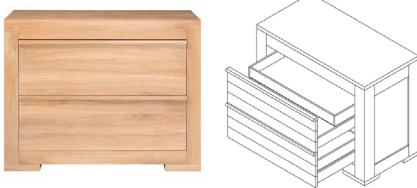

Bretagne

Oak

Available Colors:
Oak nature

Material:
Solid Oak

Painting:
Stained

Chest - 4 Drawers

Article number: 11701590

Dimensions: ↔ 110 ↕ 87 ↗ 55

Soft Close: Yes

Information: This chest has got an unique drawer-in-drawer system, 1 drawer front contains 2 drawers.

Cot (bed) 70x140

Article number: 11701592

Dimensions: ↔ 82 ↕ 79 ↗ 146

Information: With this cot bed 1 juniorside will be delivered. It is possible to convert this cot bed into a sofa at a later stage. Mattress base adjustable in 3 heights.

Cot 60x120

Article number: 11701591

Dimensions: ↔ 71 ↕ 79 ↗ 125

Information: Mattress base adjustable in 3 heights.

Wardrobe - 2 Doors/2 Drawers

Article number: 11701594

Dimensions: ↔ 110 ↕ 189 ↗ 50

Soft Close: Yes