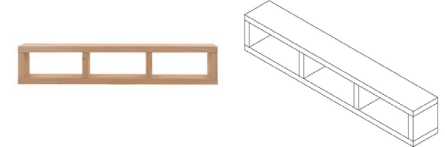

Information: Wardrobe, 2 shelves and 1 hangingrail (2 doors wide), drawer-in-drawer System.

Chest extender

Article number: 11701596

Dimensions: ↔ 110 ↕ - ↗ 20

Information: The chest extender can be assembled on the back of the chest to extend the top of the chest.

Shelf

Article number: 11701593

Dimensions: ↔ 110 ↕ 20 ↗ 16