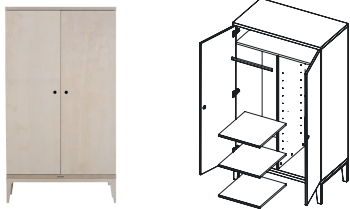

## Chest - 3 Drawers

**Article number:** 11703715

**Dimensions:** ⇄ 110 ⇅ 90 ↗ 55

**Soft Close:** Yes

## Cot (bed) 70x140

**Article number:** 11703717

**Dimensions:** ⇄ 146 ⇅ 102 ↗ 74

**Soft Close:** Yes

**Information:** With this cot bed 2 juniorsides will be delivered. It is possible to convert this cot bed into a juniorbed at a later stage. Mattress base adjustable in 3 heights.

## Cot 60x120

**Article number:** 11703716

**Dimensions:** ⇄ 126 ⇅ 102 ↗ 64

**Soft Close:** Yes

**Information:** Mattress base adjustable in 3 heights.

## Wardrobe - 2 Doors

**Article number:** 11703718

**Dimensions:** ⇄ 100 ⇅ 180 ↗ 55

**Soft Close:** Yes

**Information:** Wardrobe, left 1 hanging-rail. Right 3 shelves and 1 shelf (2 doors wide).