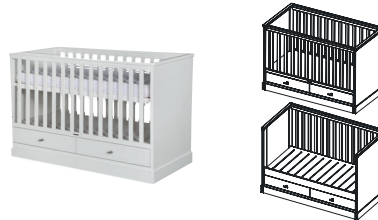

### Chest - 4 Drawers

**Article number:** 11703850

**Dimensions:** ⇄ 112 ⇅ 91 ↗ 58

**Soft Close: Yes**

### Cot (bed) 70x140 - 2 Drawers

**Article number:** 11703852

**Dimensions:** ⇄ 147 ⇅ 98 ↗ 77

**Soft Close: Yes**

**Information:** With this cot bed 1 juniorside will be delivered. It is possible to convert this cot bed into a sofa at a later stage. Mattress base adjustable in 3 heights.