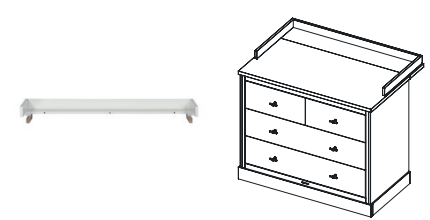

### Wardrobe - 2 Doors/2 Drawers

**Article number:** 11703853

**Dimensions:** ⇄ 112 ⇅ 210 ↗ 58

**Soft Close: Yes**

**Information:** Wardrobe, 4 shelves, 1 hangingrail and 2 drawers.

### Shelf

**Article number:** 11703854

**Dimensions:** ⇄ 102 ⇅ 20 ↗ 18