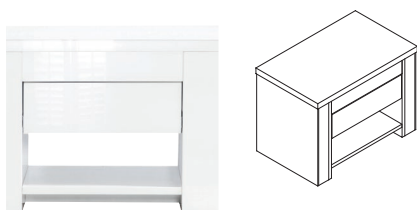

Somero

Teenager White

Available Colors:

White Glossy
White Matt

Material:
MDF

Painting:
Lacquered

Toddler bed 70x150 Matt

Article number: 11702995

Article number: 11702968

Dimensions: ↔ 58 ↕ 43 ↗ 36

Information: Bedside table, 1 Drawer with push-open mechanism.

Desk Matt

Article number: 11702966

Dimensions: ↔ 115 ↕ 76 ↗ 60

Information: Desk, 3 Drawers with push-open mechanism.

Toddler bed 70x150 Glossy

Article number: 11702995

Dimensions: ↔ 166 ↕ 62 ↗ 76

Information: Toddler bed, mattress base included.

Single bed 90x200 Glossy

Article number: 11702967

Dimensions: ↔ 221 ↕ 77 ↗ 97

Information: Bed, no mattress base included.

Bedside table Glossy

Article number: 11702968

Dimensions: ↔ 58 ↕ 43 ↗ 36

Information: Bedside table, 1 drawer with push-open mechanism.

Desk Glossy

Article number: 11702966