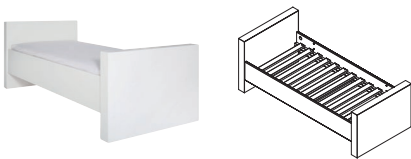

Somero

Teenager White

Available Colors:

White Glossy
White Matt

Material:
MDF

Painting:
Lacquered

Toddler bed 70x150 Matt

Article number: 11702995

Dimensions: ↔ 166 ↕ 62 ↗ 76

Information: Toddler bed, mattress base included.

Single bed 90x200 Matt

Article number: 11702967

Dimensions: ↔ 221 ↕ 77 ↗ 97

Information: Bed, no mattress base included.

Bedside table Matt

Article number: 11702968

Dimensions: ↔ 58 ↕ 43 ↗ 36

Information: Bedside table, 1 Drawer with push-open mechanism.

Desk Matt

Article number: 11702966

Dimensions: ↔ 115 ↕ 76 ↗ 60

Information: Desk, 3 Drawers with push-open mechanism.

Toddler bed 70x150 Glossy

Article number: 11702995

Dimensions: ↔ 166 ↕ 62 ↗ 76

Information: Toddler bed, mattress base included.

Single bed 90x200 Glossy

Article number: 11702967

Dimensions: ↔ 221 ↕ 77 ↗ 97