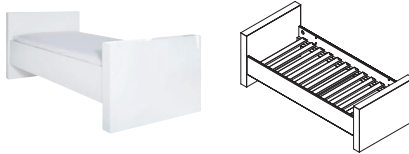

Dimensions: ↔ 166 ↕ 62 ↗ 76

Information: Toddler bed, mattress base included.

Single bed 90x200 Matt

Article number: 11702967

Dimensions: ↔ 221 ↕ 77 ↗ 97

Information: Bed, no mattress base included.

Bedside table Matt

Article number: 11702968

Dimensions: ↔ 58 ↕ 43 ↗ 36

Information: Bedside table, 1 Drawer with push-open mechanism.

Desk Matt

Article number: 11702966

Dimensions: ↔ 115 ↕ 76 ↗ 60

Information: Desk, 3 Drawers with push-open mechanism.

Toddler bed 70x150 Glossy

Article number: 11702995

Dimensions: ↔ 166 ↕ 62 ↗ 76

Information: Toddler bed, mattress base included.

Single bed 90x200 Glossy

Article number: 11702967

Dimensions: ↔ 221 ↕ 77 ↗ 97