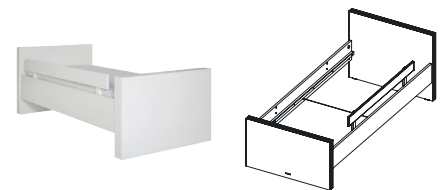

Article number: 11702968

Dimensions: ↔ 58 ↕ 43 ↗ 36

Information: Bedside table, 1 Drawer with push-open mechanism.

Desk Matt

Article number: 11702966

Dimensions: ↔ 115 ↕ 76 ↗ 60

Information: Desk, 3 Drawers with push-open mechanism.

Information: Bed, no mattress base included.

Bedside table Glossy

Article number: 11702968

Dimensions: ↔ 58 ↕ 43 ↗ 36

Information: Bedside table, 1 drawer with push-open mechanism.

Desk Glossy

Article number: 11702966

Dimensions: ↔ 115 ↕ 76 ↗ 60

Information: Desk, 3 drawers with push-open mechanism.

Bedrail

Articlenr for 70x150 Matt: 11702996

Articlenr for 70x150 Glossy: 11703351

Dimensions: ↔ 115 ↕ 76 ↗ 60

Articlenr for 90x200 Matt: 11703354