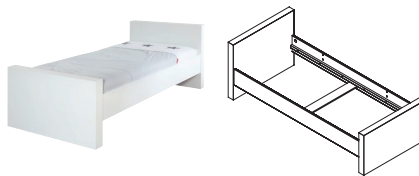

Somero

Teenager White

Available Colors:

White Glossy
White Matt

Material:
MDF

Painting:
Lacquered

Toddler bed 70x150 Matt

Article number: 11702995

Dimensions: ↔ 166 ↕ 62 ↗ 76

Information: Toddler bed, mattress base included.

Single bed 90x200 Matt

Article number: 11702967

Dimensions: ↔ 221 ↕ 77 ↗ 97

Information: Bed, no mattress base included.

Bedside table Matt

Article number: 11702968

Dimensions: ↔ 58 ↕ 43 ↗ 36

Information: Bedside table, 1 Drawer with push-open mechanism.

Desk Matt

Article number: 11702966

Dimensions: ↔ 115 ↕ 76 ↗ 60

Information: Desk, 3 Drawers with push-open mechanism.

Toddler bed 70x150 Glossy

Article number: 11702995

Dimensions: ↔ 166 ↕ 62 ↗ 76

Information: Toddler bed, mattress base included.

Single bed 90x200 Glossy

Article number: 11702967

Dimensions: ↔ 221 ↕ 77 ↗ 97