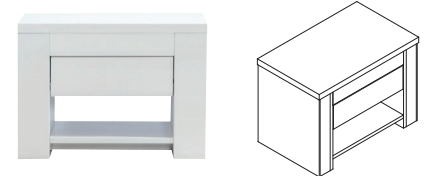

Somero

Teenager White

Available Colors:

White Glossy
White Matt

Material:
MDF

Painting:
Lacquered

Toddler bed 70x150 Matt

Article number: 11702995

Dimensions: ↔ 166 ↕ 62 ↗ 76

Information: Toddler bed, mattress base included.

Single bed 90x200 Matt

Article number: 11702967

Dimensions: ↔ 221 ↕ 77 ↗ 97

Information: Bed, no mattress base included.

Bedside table Matt

Article number: 11702968

Dimensions: ↔ 58 ↕ 43 ↗ 36

Information: Bedside table, 1 Drawer with push-open mechanism.

Desk Matt

Article number: 11702966

Dimensions: ↔ 115 ↕ 76 ↗ 60

Information: Desk, 3 Drawers with push-open mechanism.

Toddler bed 70x150 Glossy

Article number: 11702995

Dimensions: ↔ 166 ↕ 62 ↗ 76

Information: Toddler bed, mattress base included.

Single bed 90x200 Glossy

Article number: 11702967

Dimensions: ↔ 221 ↕ 77 ↗ 97