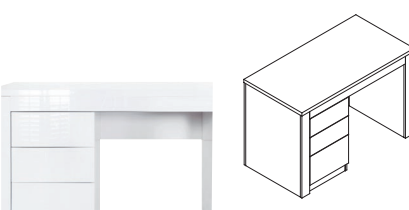

Information: Bed, no mattress base included.

Bedside table Glossy

Article number: 11702968

Dimensions: ↔ 58 ↕ 43 ↗ 36

Information: Bedside table, 1 drawer with push-open mechanism.

Desk Glossy

Article number: 11702966

Dimensions: ↔ 115 ↕ 76 ↗ 60

Information: Desk, 3 drawers with push-open mechanism.

Bedrail

Articlenr for 70x150 Matt: 11702996

Articlenr for 70x150 Glossy: 11703351

Dimensions: ↔ 115 ↕ 76 ↗ 60

Articlenr for 90x200 Matt: 11703354