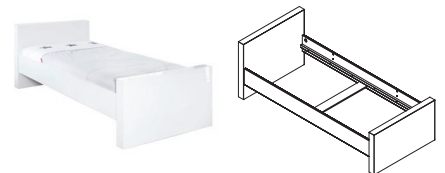

Dimensions: ↔ 166 ↕ 62 ↗ 76

Information: Toddler bed, mattress base included.

Single bed 90x200 Matt

Article number: 11702967

Dimensions: ↔ 221 ↕ 77 ↗ 97

Information: Bed, no mattress base included.

Bedside table Matt

Article number: 11702968

Dimensions: ↔ 58 ↕ 43 ↗ 36

Information: Bedside table, 1 Drawer with push-open mechanism.

Desk Matt

Article number: 11702966

Dimensions: ↔ 115 ↕ 76 ↗ 60

Information: Desk, 3 Drawers with push-open mechanism.

Toddler bed 70x150 Glossy

Article number: 11702995

Dimensions: ↔ 166 ↕ 62 ↗ 76

Information: Toddler bed, mattress base included.

Single bed 90x200 Glossy

Article number: 11702967

Dimensions: ↔ 221 ↕ 77 ↗ 97