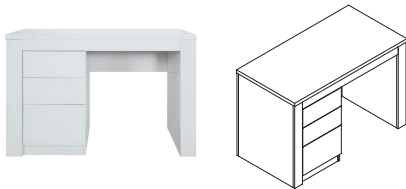

Somero

Teenager White

Available Colors:

White Glossy
White Matt

Material:
MDF

Painting:
Lacquered

Toddler bed 70x150 Matt

Article number: 11702995

Dimensions: ↔ 166 ↕ 62 ↗ 76

Information: Toddler bed, mattress base included.

Single bed 90x200 Matt

Article number: 11702967

Dimensions: ↔ 221 ↕ 77 ↗ 97

Information: Bed, no mattress base included.

Bedside table Matt

Article number: 11702968

Dimensions: ↔ 58 ↕ 43 ↗ 36

Information: Bedside table, 1 Drawer with push-open mechanism.

Desk Matt

Article number: 11702966

Dimensions: ↔ 115 ↕ 76 ↗ 60

Information: Desk, 3 Drawers with push-open mechanism.

Toddler bed 70x150 Glossy

Article number: 11702995

Dimensions: ↔ 166 ↕ 62 ↗ 76

Information: Toddler bed, mattress base included.

Single bed 90x200 Glossy

Article number: 11702967

Dimensions: ↔ 221 ↕ 77 ↗ 97