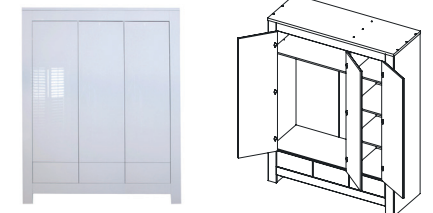

Information: Chest with push-open mechanism.

Cot (bed) 70x140

Article number: 11702952

Dimensions: ⇄ 76 ⇅ 78 ↗ 160

Information: With this cot bed 1 juniorside will be delivered. It is possible to convert this cot bed into a sofa at a later stage. Mattress base adjustable in 3 heights.

Cot 60x120

Article number: 11702951

Dimensions: ⇄ 66 ⇅ 78 ↗ 140

Information: Mattress base adjustable in 3 heights.

Wardrobe - 1 Door/1 Drawer

Article number: 11703352

Dimensions: ⇄ 80 ⇅ 190 ↗ 57

Information: Wardrobe, 3 shelves and 1 Drawer. With push-open mechanism.

Wardrobe - 2 Doors/1 Drawer

Article number: 11702953

Dimensions: ⇄ 110 ⇅ 188 ↗ 56

Information: Wardrobe, 4 shelves and 1 hangingrail. With push-open mechanism.

Wardrobe - 3 Doors/3 Drawers

Article number: 11702959

Dimensions: ⇄ 155 ⇅ 200 ↗ 56

Information: Wardrobe, left 1 shelf and 1 hangingrail (2 doors wide), Right 3 shelves. With push-open mechanism.

Shelf

Article number: 11702954

Dimensions: ⇄ 100 ⇅ 14 ↗ 20

Shelf Cube