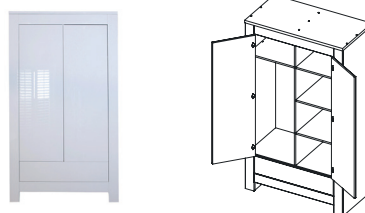

Information: Chest with push-open mechanism.

Cot (bed) 70x140

Article number: 11702952

Dimensions: ⇄ 76 ⇅ 78 ↗ 160

Information: With this cot bed 1 juniorside will be delivered. It is possible to convert this cot bed into a sofa at a later stage. Mattress base adjustable in 3 heights.

Cot 60x120

Article number: 11702951

Dimensions: ⇄ 66 ⇅ 78 ↗ 140

Information: Mattress base adjustable in 3 heights.

Wardrobe - 1 Door/1 Drawer

Article number: 11703352

Dimensions: ⇄ 80 ⇅ 190 ↗ 57

Information: Wardrobe, 3 shelves and 1 Drawer. With push-open mechanism.

Wardrobe - 2 Doors/1 Drawer

Article number: 11702953

Dimensions: ⇄ 110 ⇅ 188 ↗ 56

Information: Wardrobe, 4 shelves and 1 hangingrail. With push-open mechanism.

Wardrobe - 3 Doors/3 Drawers

Article number: 11702959

Dimensions: ⇄ 155 ⇅ 200 ↗ 56

Information: Wardrobe, left 1 shelf and 1 hangingrail (2 doors wide), Right 3 shelves. With push-open mechanism.

Shelf

Article number: 11702954

Dimensions: ⇄ 100 ⇅ 14 ↗ 20

Shelf Cube