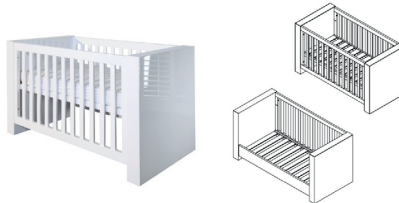

Somero

White Glossy

Available Colors:
White Glossy
White Matt

Material:
MDF

Painting:
Lacquered

Chest - 3 Drawers

Article number: 11702950

Dimensions: ⇄ 120 ⇅ 100 ↗ 60

Information: Chest with push-open mechanism.

Cot (bed) 70x140

Article number: 11702952

Dimensions: ⇄ 76 ⇅ 78 ↗ 160

Information: With this cot bed 1 juniorside will be delivered. It is possible to convert this cot bed into a sofa at a later stage. Mattress base adjustable in 3 heights.

Cot 60x120

Article number: 11702951

Dimensions: ⇄ 66 ⇅ 78 ↗ 140

Information: Mattress base adjustable in 3 heights.

Wardrobe - 1 Door/1 Drawer

Article number: 11703352

Dimensions: ⇄ 80 ⇅ 190 ↗ 57

Information: Wardrobe, 3 shelves and 1 Drawer. With push-open mechanism.