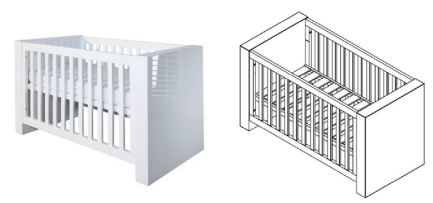

Somero

White Glossy

Available Colors:
White Glossy
White Matt

Material:
MDF

Painting:
Lacquered

Chest - 3 Drawers

Article number: 11702950

Dimensions: ⇄ 120 ⇅ 100 ↗ 60

Information: Chest with push-open mechanism.

Cot (bed) 70x140

Article number: 11702952

Dimensions: ⇄ 76 ⇅ 78 ↗ 160

Information: With this cot bed 1 juniorside will be delivered. It is possible to convert this cot bed into a sofa at a later stage. Mattress base adjustable in 3 heights.

Cot 60x120

Article number: 11702951

Dimensions: ⇄ 66 ⇅ 78 ↗ 140

Information: Mattress base adjustable in 3 heights.

Wardrobe - 1 Door/1 Drawer

Article number: 11703352

Dimensions: ⇄ 80 ⇅ 190 ↗ 57

Information: Wardrobe, 3 shelves and 1 Drawer. With push-open mechanism.