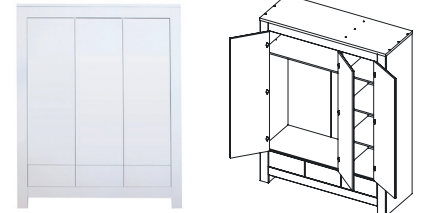

Information: Chest with push-open mechanism.

Cot (bed) 70x140

Article number: 11702962

Dimensions: ⇄ 76 ⇅ 78 ↗ 160

Information: With this cot bed 1 juniorside will be delivered. It is possible to convert this cot bed into a sofa at a later stage. Mattress base adjustable in 3 heights.

Cot 60x120

Article number: 11702961

Dimensions: ⇄ 66 ⇅ 78 ↗ 140

Information: Mattress base adjustable in 3 heights.

Wardrobe - 1 Door/1 Drawer

Article number: 11702997

Dimensions: ⇄ 80 ⇅ 190 ↗ 57

Information: Wardrobe, 3 shelves and 1 Drawer. With push-open mechanism.

Wardrobe - 2 Doors/1 Drawer

Article number: 11702963

Dimensions: ⇄ 110 ⇅ 188 ↗ 56

Information: Wardrobe, 4 shelves and 1 hangingrail. With push-open mechanism.

Wardrobe - 3 Doors/3 Drawers

Article number: 11702969

Dimensions: ⇄ 155 ⇅ 200 ↗ 56

Information: Wardrobe, left 1 shelf and 1 hangingrail (2 doors wide), Right 3 shelves. With push-open mechanism.

Shelf

Article number: 11702964

Dimensions: ⇄ 100 ⇅ 14 ↗ 20

Shelf Cube