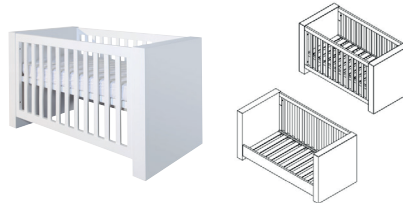

Somero

White Matt

Available Colors:
White Glossy
White Matt

Material:
MDF

Painting:
Lacquered

Chest - 3 Drawers

Article number: 11702960

Dimensions: ⇄ 120 ⇅ 100 ↗ 60

Information: Chest with push-open mechanism.

Cot (bed) 70x140

Article number: 11702962

Dimensions: ⇄ 76 ⇅ 78 ↗ 160

Information: With this cot bed 1 juniorside will be delivered. It is possible to convert this cot bed into a sofa at a later stage. Mattress base adjustable in 3 heights.

Cot 60x120

Article number: 11702961

Dimensions: ⇄ 66 ⇅ 78 ↗ 140

Information: Mattress base adjustable in 3 heights.

Wardrobe - 1 Door/1 Drawer

Article number: 11702997

Dimensions: ⇄ 80 ⇅ 190 ↗ 57

Information: Wardrobe, 3 shelves and 1 Drawer. With push-open mechanism.