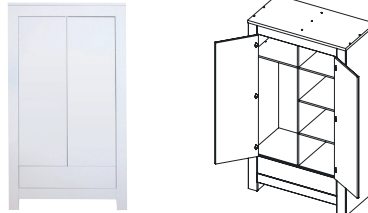

Information: Chest with push-open mechanism.

Cot (bed) 70x140

Article number: 11702962

Dimensions: ⇄ 76 ⇅ 78 ↗ 160

Information: With this cot bed 1 juniorside will be delivered. It is possible to convert this cot bed into a sofa at a later stage. Mattress base adjustable in 3 heights.

Cot 60x120

Article number: 11702961

Dimensions: ⇄ 66 ⇅ 78 ↗ 140

Information: Mattress base adjustable in 3 heights.

Wardrobe - 1 Door/1 Drawer

Article number: 11702997

Dimensions: ⇄ 80 ⇅ 190 ↗ 57

Information: Wardrobe, 3 shelves and 1 Drawer. With push-open mechanism.

Wardrobe - 2 Doors/1 Drawer

Article number: 11702963

Dimensions: ⇄ 110 ⇅ 188 ↗ 56

Information: Wardrobe, 4 shelves and 1 hangingrail. With push-open mechanism.

Wardrobe - 3 Doors/3 Drawers

Article number: 11702969

Dimensions: ⇄ 155 ⇅ 200 ↗ 56

Information: Wardrobe, left 1 shelf and 1 hangingrail (2 doors wide), Right 3 shelves. With push-open mechanism.

Shelf

Article number: 11702964

Dimensions: ⇄ 100 ⇅ 14 ↗ 20

Shelf Cube