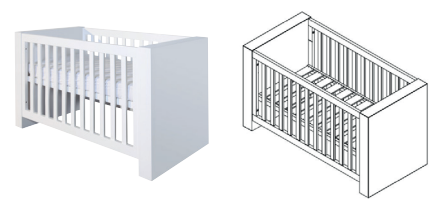

Somero

White Matt

Available Colors:
White Glossy
White Matt

Material:
MDF

Painting:
Lacquered

Chest - 3 Drawers

Article number: 11702960

Dimensions: ⇄ 120 ⇅ 100 ↗ 60

Information: Chest with push-open mechanism.

Cot (bed) 70x140

Article number: 11702962

Dimensions: ⇄ 76 ⇅ 78 ↗ 160

Information: With this cot bed 1 juniorside will be delivered. It is possible to convert this cot bed into a sofa at a later stage. Mattress base adjustable in 3 heights.

Cot 60x120

Article number: 11702961

Dimensions: ⇄ 66 ⇅ 78 ↗ 140

Information: Mattress base adjustable in 3 heights.

Wardrobe - 1 Door/1 Drawer

Article number: 11702997

Dimensions: ⇄ 80 ⇅ 190 ↗ 57

Information: Wardrobe, 3 shelves and 1 Drawer. With push-open mechanism.