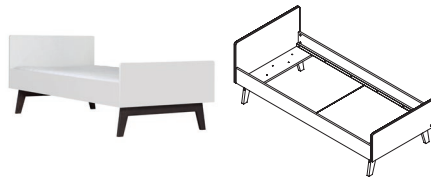

Single bed 90x200 Matt

Article number: 11706220-2

Dimensions: ↔ 204   ↓ 75   ↗ 95

Information: Bed, no mattress base included.