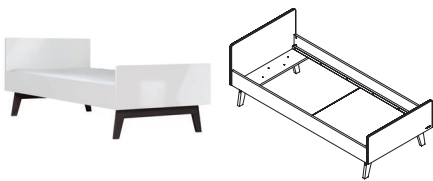

## Material:

MDF and Solid Pine

### Single bed 90x200 Glossy

**Article number:** 11706260-2

**Dimensions:** ↔ 204    ↓ 75    ↗ 95

**Information:** Bed, no mattress base included.