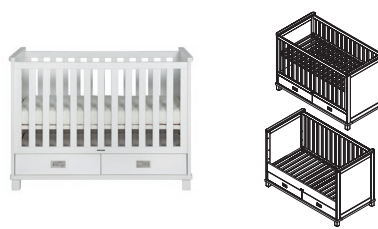

Shakery II

White

Available Colors:
White

Material:
MDF

Painting:
Lacquered

Chest - 3 Drawers

Article number: 11703930

Dimensions: ↔ 112 ↕ 96 ↗ 53

Soft Close: Yes

Cot (bed) 70x140 - 2 Drawers

Article number: 11703932

Dimensions: ↔ 146 ↕ 98 ↗ 77

Soft Close: Yes

Information: With this cot bed 1 juniorside will be delivered. It is possible to convert this cot bed into a sofa at a later stage. Mattress base adjustable in 3 heights.

Cot 60x120 - 2 Drawers

Article number: 11703931

Dimensions: ↔ 126 ↕ 98 ↗ 67

Soft Close: Yes

Information: Mattress base adjustable in 3 heights.

Wardrobe - 2 Doors/2 Drawers

Article number: 11703933

Dimensions: ↔ 112 ↕ 200 ↗ 53

Soft Close: Yes

Information: Wardrobe, 3 shelves, 1 hangingrail and 2 Drawers.

Wardrobe - 3 Doors/3 Drawers

Article number: 11703937

Dimensions: ↔ 160 ↕ 200 ↗ 53

Soft Close: Yes

Information: Wardrobe, Right 3 shelves, Left, 1 hangingrail and 2 Drawers (2 doors wide).