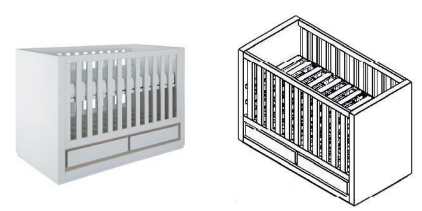

### Chest - 1 Door/4 Drawers

**Article number:** 11703485

**Dimensions:** ⇄ 111 ⇅ 93 ↗ 56

**Information:** Chest with push-open mechanism.

### Cot (bed) 70x140 - 2 Drawers

**Article number:** 11703487

**Dimensions:** ⇄ 75 ⇅ 93 ↗ 152

**Information:** With this cot bed 1 juniorside will be delivered. It is possible to convert this cot bed into a sofa at a later stage. Mattress base adjustable in 3 heights. Drawers with push-open mechanism.