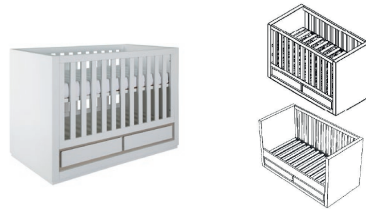

### Chest - 1 Door/4 Drawers

**Article number:** 11703485

**Dimensions:** ⇄ 111 ⇅ 93 ↗ 56

**Information:** Chest with push-open mechanism.