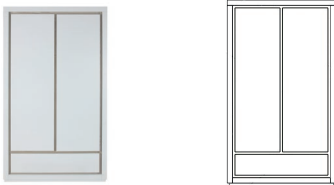

Wardrobe - 2 Doors/1 Drawer

Article number: 11703488

Dimensions: ⇄ 112 ⇅ 191 ↗ 56

Information: Wardrobe, left 3 shelves. Right 1 shelf and 1 hangingrail. Drawers with push-open mechanism.

Chest extender

Article number: 11703490

Dimensions: ⇄ 111 ⇅ - ↗ 20

Information: The chest extender can be assembled on the back of the chest to extend the top of the chest.