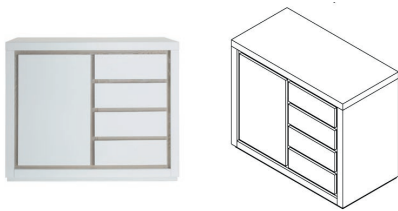

### Chest - 1 Door/4 Drawers

**Article number:** 11703485

**Dimensions:** ⇄ 111 ⇅ 93 ↗ 56

**Information:** Chest with push-open mechanism.