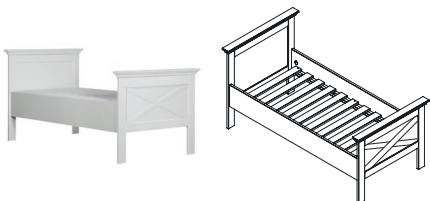

Toddler bed 70x150 (with Cross)
Article number: 11703803-1
Dimensions: ↔ 160   ↕ 81   ↗ 82
Information: Bed, mattress base included.