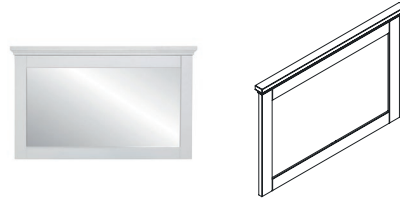

# Savona

Teenager White

**Available Colors:**  
White  
White/Grey

**Material:**  
MDF

**Painting:**  
Lacquered

**Single bed 90x200 (without Cross)**  
**Article number:** 11703090-2  
**Dimensions:** ↔ 103   ↕ 85   ↗ 211  
**Information:** Bed, no mattress base included.

**Desk (without Cross)**  
**Article number:** 11703105-2  
**Dimensions:** ↔ 110   ↕ 79   ↗ 59  
**Soft Close: Yes**

**Bedside table (without Cross)**  
**Article number:** 11703095-1  
**Dimensions:** ↔ 46   ↕ 63   ↗ 41  
**Soft Close: Yes**

**Toddler bed 70x150 (without Cross)**  
**Article number:** 11703804-1  
**Dimensions:** ↔ 160   ↕ 81   ↗ 82  
**Information:** Bed, mattress base included.

**Spiegel (without Cross)**  
**Article number:** 11703807  
**Dimensions:** ↔ 107   ↕ 60   ↗ 5