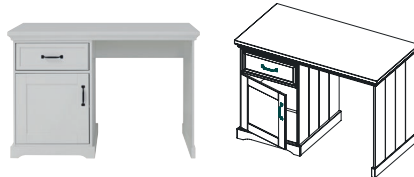

# Savona

Teenager White

**Available Colors:**  
White  
White/Grey

**Material:**  
MDF

**Painting:**  
Lacquered

**Single bed 90x200 (without Cross)**  
**Article number:** 11703090-2  
**Dimensions:** ↔ 103   ↕ 85   ↗ 211  
**Information:** Bed, no mattress base included.

**Desk (without Cross)**  
**Article number:** 11703105-2  
**Dimensions:** ↔ 110   ↕ 79   ↗ 59  
**Soft Close: Yes**

**Bedside table (without Cross)**  
**Article number:** 11703095-1  
**Dimensions:** ↔ 46   ↕ 63   ↗ 41  
**Soft Close: Yes**

**Toddler bed 70x150 (without Cross)**  
**Article number:** 11703804-1  
**Dimensions:** ↔ 160   ↕ 81   ↗ 82  
**Information:** Bed, mattress base included.

**Spiegel (without Cross)**  
**Article number:** 11703807  
**Dimensions:** ↔ 107   ↕ 60   ↗ 5