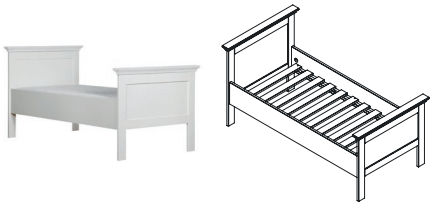

# Savona

Teenager White

**Available Colors:**  
White  
White/Grey

**Material:**  
MDF

**Painting:**  
Lacquered

**Single bed 90x200 (without Cross)**  
**Article number:** 11703090-2  
**Dimensions:** ↔ 103   ↕ 85   ↗ 211  
**Information:** Bed, no mattress base included.

**Desk (without Cross)**  
**Article number:** 11703105-2  
**Dimensions:** ↔ 110   ↕ 79   ↗ 59  
**Soft Close: Yes**

**Bedside table (without Cross)**  
**Article number:** 11703095-1  
**Dimensions:** ↔ 46   ↕ 63   ↗ 41  
**Soft Close: Yes**

**Toddler bed 70x150 (without Cross)**  
**Article number:** 11703804-1  
**Dimensions:** ↔ 160   ↕ 81   ↗ 82  
**Information:** Bed, mattress base included.

**Spiegel (without Cross)**  
**Article number:** 11703807  
**Dimensions:** ↔ 107   ↕ 60   ↗ 5