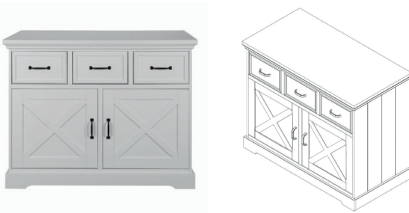

Savona

White with Cross

Available Colors:
White
White/Grey

Material:
MDF

Painting:
Lacquered

Chest - 2 Doors/3 Drawers

Article number: 11703050-1

Dimensions: ↔ 115 ↕ 93 ↗ 59

Soft Close: Yes

Information: Chest, 1 shelf.

Cot (bed) 70x140

Article number: 11703059-1

Dimensions: ↔ 78 ↕ 90 ↗ 150

Information: With this cot bed 2 juniorsides will be delivered. It is possible to convert this cot bed into a juniorbed at a later stage. Mattress base adjustable in 3 heights.