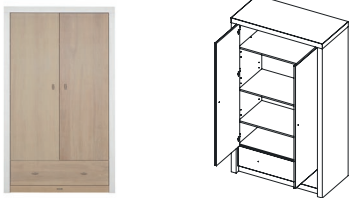

Wardrobe - 2 doors/2 drawers

Article number: 11706165-1

Dimensions: ⇄ 110 ⇅ 189 ↗ 50

Soft Close: Yes

Information: Wardrobe, 2 shelves and 1 hangingrail.