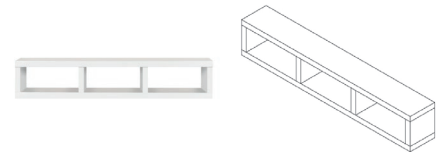

### Wardrobe - 2 Doors/1 Drawer

**Article number:** 11708103

**Dimensions:** ⇄ 110 ⇅ 190 ↗ 50

**Soft Close: Yes**

**Information:** Wardrobe, 2 shelves and 1 hangingrail (2 doors wide).

### Shelf

**Article number:** 11708104

**Dimensions:** ⇄ 100 ⇅ 20 ↗ 16