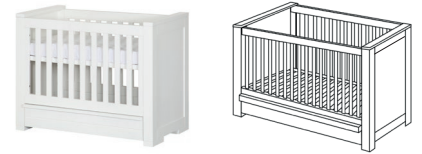

### Cot(bed) 70x140 - 1 Drawer

**Article number:** 11708102

**Dimensions:** ⇄ 77 ⇅ 97 ↗ 144

**Soft Close: Yes**

**Information:** With this cot bed 1 juniorside will be delivered. It is possible to convert this cot bed into a sofa at a later stage. Mattress base adjustable in 3 heights.