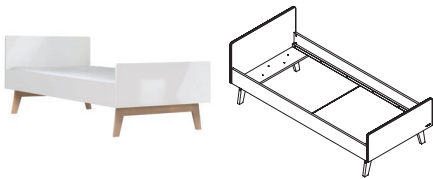

MDF and Solid Oak

Painting:

Lacquered

Single bed 90x200 Glossy

Article number: 11706260-1

Dimensions: ↔ 204 ↕ 75 ↗ 95

Information: Bed, no mattress base included.

Desk Glossy

Article number: 11706250-1

Dimensions: ↔ 126 ↕ 78 ↗ 60

Information: Desk with push-open mechanism.

Bedside table Glossy

Article number: 11706255-1

Dimensions: ↔ 53 ↕ 56 ↗ 43

Information: Bedside table with push-open mechanism.

Toy box Glossy

Article number: 11706265-1

Dimensions: ↔ 64 ↕ 55 ↗ 42

Information: Toy box with lid support.

Single bed 90x200 Matt

Article number: 11706220-1

Dimensions: ↔ 204 ↕ 75 ↗ 95

Information: Bed, no mattress base included.