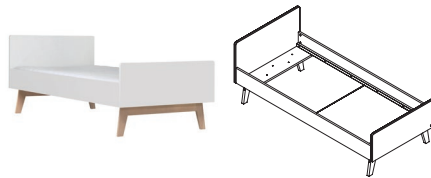

MDF and Solid Oak

Painting:

Lacquered

Single bed 90x200 Glossy

Article number: 11706260-1

Dimensions: ↔ 204 ↕ 75 ↗ 95

Information: Bed, no mattress base included.

Desk Glossy

Article number: 11706250-1

Dimensions: ↔ 126 ↕ 78 ↗ 60

Information: Desk with push-open mechanism.

Bedside table Glossy

Article number: 11706255-1

Dimensions: ↔ 53 ↕ 56 ↗ 43

Information: Bedside table with push-open mechanism.

Toy box Glossy

Article number: 11706265-1

Dimensions: ↔ 64 ↕ 55 ↗ 42

Information: Toy box with lid support.

Single bed 90x200 Matt

Article number: 11706220-1

Dimensions: ↔ 204 ↕ 75 ↗ 95

Information: Bed, no mattress base included.