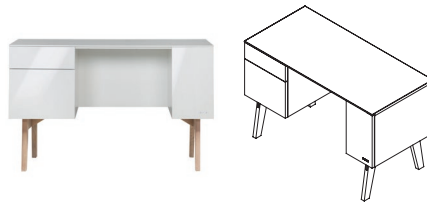

MDF and Solid Oak

Painting:

Lacquered

Single bed 90x200 Glossy

Article number: 11706260-1

Dimensions: ↔ 204 ↕ 75 ↗ 95

Information: Bed, no mattress base included.

Desk Glossy

Article number: 11706250-1

Dimensions: ↔ 126 ↕ 78 ↗ 60

Information: Desk with push-open mechanism.

Bedside table Glossy

Article number: 11706255-1

Dimensions: ↔ 53 ↕ 56 ↗ 43

Information: Bedside table with push-open mechanism.

Toy box Glossy

Article number: 11706265-1

Dimensions: ↔ 64 ↕ 55 ↗ 42

Information: Toy box with lid support.

Single bed 90x200 Matt

Article number: 11706220-1

Dimensions: ↔ 204 ↕ 75 ↗ 95

Information: Bed, no mattress base included.