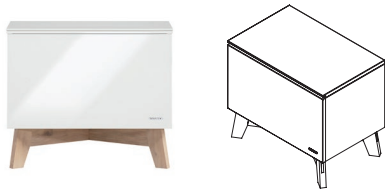

MDF and Solid Oak

Painting:

Lacquered

Single bed 90x200 Glossy

Article number: 11706260-1

Dimensions: ↔ 204 ↕ 75 ↗ 95

Information: Bed, no mattress base included.

Desk Glossy

Article number: 11706250-1

Dimensions: ↔ 126 ↕ 78 ↗ 60

Information: Desk with push-open mechanism.

Bedside table Glossy

Article number: 11706255-1

Dimensions: ↔ 53 ↕ 56 ↗ 43

Information: Bedside table with push-open mechanism.

Toy box Glossy

Article number: 11706265-1

Dimensions: ↔ 64 ↕ 55 ↗ 42

Information: Toy box with lid support.

Single bed 90x200 Matt

Article number: 11706220-1

Dimensions: ↔ 204 ↕ 75 ↗ 95

Information: Bed, no mattress base included.

Desk Matt

Article number: 11706200-1

Dimensions: ↔ 126 ↕ 78 ↗ 60

Information: Desk with push-open mechanism.

Bedside table Matt

Article number: 11706210-1

Dimensions: ↔ 53 ↕ 56 ↗ 43

Information: Bedside table with push-open mechanism.