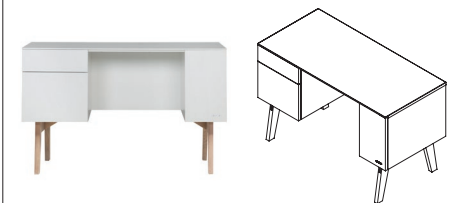

MDF and Solid Oak

Painting:

Lacquered

Single bed 90x200 Glossy

Article number: 11706260-1

Dimensions: ↔ 204 ↕ 75 ↗ 95

Information: Bed, no mattress base included.

Desk Glossy

Article number: 11706250-1

Dimensions: ↔ 126 ↕ 78 ↗ 60

Information: Desk with push-open mechanism.

Bedside table Glossy

Article number: 11706255-1

Dimensions: ↔ 53 ↕ 56 ↗ 43

Information: Bedside table with push-open mechanism.

Toy box Glossy

Article number: 11706265-1

Dimensions: ↔ 64 ↕ 55 ↗ 42

Information: Toy box with lid support.

Single bed 90x200 Matt

Article number: 11706220-1

Dimensions: ↔ 204 ↕ 75 ↗ 95

Information: Bed, no mattress base included.

Desk Matt

Article number: 11706200-1

Dimensions: ↔ 126 ↕ 78 ↗ 60

Information: Desk with push-open mechanism.

Bedside table Matt

Article number: 11706210-1

Dimensions: ↔ 53 ↕ 56 ↗ 43

Information: Bedside table with push-open mechanism.