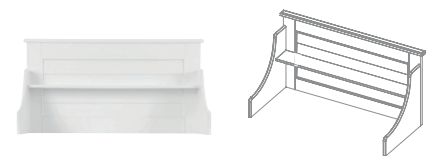

Soft Close: Yes

Information: Wardrobe, 1 hangingrail and underneath 3 shelves (2 doors wide).

Chest extender

Article number: 11703875

Dimensions: ↔ 130 ↕ 5 ↗ 17

Information: The chest extender can be assembled on the back of the chest to extend the top of the chest.