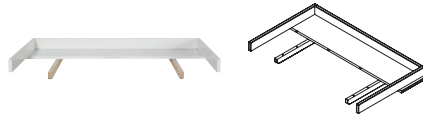

Chest extender

Article number: 11706114

Dimensions: ↔ 104   ↕ 12   ↗ 60

Information: The chest extender can be assembled on the back of the chest to extend the top of the chest.