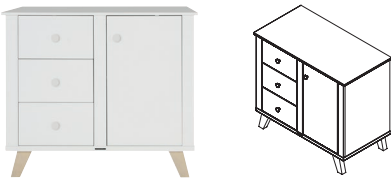

Fynn

White/Natural

Available Colors:
White /Natural
White/Black

Material:
MDF/Wood

Painting:
Lacquered

Chest- 3 Drawers/1 Door

Article number: 11706110-1

Dimensions: ↔ 104 ↕ 92 ↗ 53

Information: Left, 3 drawers. Right 1 door and 1 shelf.

Cot (bed) 70x140

Artikelnr. Bars natural: 11706117

Artikelnr. Bars white: 11706120

Dimensions: ↔ 146 ↕ 87 ↗ 76

Information: With this cot bed 1 juniorside will be delivered. It is possible to convert this cot bed into a sofa at a later stage. Mattress base adjustable in 3 heights.

Cot 60x120

Artikelnr. Bars natural: 11706115

Artikelnr. Bars white: 11706119

Dimensions: ↔ 126 ↕ 87 ↗ 66

Information: With this cot bed 1 juniorside will be delivered. It is possible to convert this cot bed into a sofa at a later stage. Mattress base adjustable in 3 heights.

Information: The chest extender can be assembled on the back of the chest to extend the top of the chest.

Shelf Cube Matt

Article number: 11703508

Dimensions: ↔ 40 ↕ 40 ↗ 20

Shelf

Article number: 11703476

Dimensions: ↔ 85 ↕ 7 ↗ 20