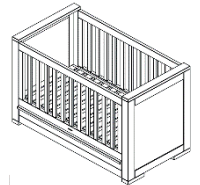

Chest - 3 Drawers

Article number: 11703750

Dimensions: ↔ 110 ↕ 87 ↗ 55

Soft Close: Yes

Cot (bed) 70x140

Article number: 11703752

Dimensions: ↔ 146 ↕ 82 ↗ 79

Information: With this cot bed 1 juniorside will be delivered. It is possible to convert this cot bed into a sofa at a later stage. Mattress base adjustable in 3 heights.

Cot 60x120

Article number: 11703751

Dimensions: ↔ 125 ↕ 79 ↗ 71

Information: Mattress base adjustable in 3 heights.

Wardrobe - 2 Doors/1 Drawer

Article number: 11703753

Dimensions: ↔ 110 ↕ 189 ↗ 50

Soft Close: Yes