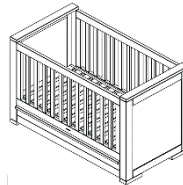

Chest - 3 Drawers

Article number: 11703750

Dimensions: ↔ 110 ↕ 87 ↗ 55

Soft Close: Yes

Cot (bed) 70x140

Article number: 11703752

Dimensions: ↔ 146 ↕ 82 ↗ 79

Information: With this cot bed 1 juniorside will be delivered. It is possible to convert this cot bed into a sofa at a later stage. Mattress base adjustable in 3 heights.