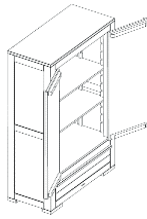

Chest - 3 Drawers

Article number: 11703750

Dimensions: ↔ 110 ↕ 87 ↗ 55

Soft Close: Yes

Cot (bed) 70x140

Article number: 11703752

Dimensions: ↔ 146 ↕ 82 ↗ 79

Information: With this cot bed 1 juniorside will be delivered. It is possible to convert this cot bed into a sofa at a later stage. Mattress base adjustable in 3 heights.

Cot 60x120

Article number: 11703751

Dimensions: ↔ 125 ↕ 79 ↗ 71

Information: Mattress base adjustable in 3 heights.

Wardrobe - 2 Doors/1 Drawer

Article number: 11703753

Dimensions: ↔ 110 ↕ 189 ↗ 50

Soft Close: Yes

Information: Wardrobe, 2 shelves and 1 hangingrail.

Shelf

Article number: 11703754

Dimensions: ↔ 110 ↕ 20 ↗ 16

Chest extender

Article number: 11703755

Dimensions: ↔ 110 ↕ 59 ↗ 20