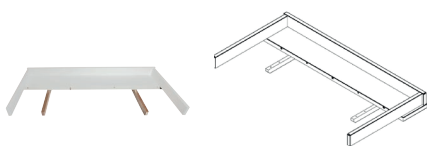

Soft Close: Yes

Information: Wardrobe, 1 hangingrail and underneath 1 shelf (2 doors wide).

Wardrobe - 3 Doors/2 Drawers

Article number: 11703337

Dimensions: ↔ 157 ↕ 190 ↗ 60

Soft Close: Yes

Information: Left and right 2 shelves and 1 hangingrail. In the middle 1 shelf.