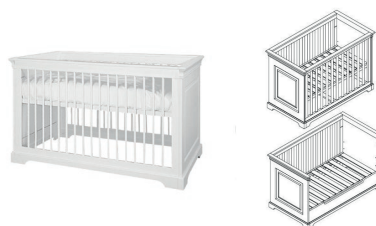

Chest - 6 Drawers

Article number: 11703330

Dimensions: ↔ 110 ↕ 90 ↗ 58

Soft Close: Yes

Cot (bed) 70x140

Article number: 11703332

Dimensions: ↔ 80 ↕ 91 ↗ 150

Information: With this cot bed 1 juniorside will be delivered. It is possible to convert this cot bed into a sofa at a later stage. Mattress base adjustable in 3 heights.

Cot 60x120

Article number: 11703331

Dimensions: ↔ 70 ↕ 91 ↗ 130

Information: Mattress base adjustable in 3 heights.

Wardrobe - 1 Door/2 Drawers

Article number: 11703336

Dimensions: ↔ 61 ↕ 190 ↗ 58

Soft Close: Yes

Information: : Wardrobe, 1 hangingrail and underneath 2 shelves. Wardrobe door: possible to mount left- or right-handed.

Wardrobe - 2 Doors/2 Drawers

Article number: 11703333

Dimensions: ↔ 110 ↕ 190 ↗ 58