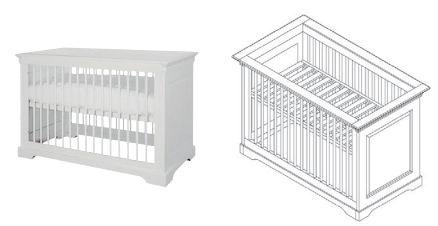

Chest - 6 Drawers

Article number: 11703330

Dimensions: ↔ 110 ↕ 90 ↗ 58

Soft Close: Yes

Cot (bed) 70x140

Article number: 11703332

Dimensions: ↔ 80 ↕ 91 ↗ 150

Information: With this cot bed 1 juniorside will be delivered. It is possible to convert this cot bed into a sofa at a later stage. Mattress base adjustable in 3 heights.

Cot 60x120

Article number: 11703331

Dimensions: ↔ 70 ↕ 91 ↗ 130

Information: Mattress base adjustable in 3 heights.

Wardrobe - 1 Door/2 Drawers

Article number: 11703336

Dimensions: ↔ 61 ↕ 190 ↗ 58

Soft Close: Yes

Information: : Wardrobe, 1 hangingrail and underneath 2 shelves. Wardrobe door: possible to mount left- or right-handed.

Wardrobe - 2 Doors/2 Drawers

Article number: 11703333

Dimensions: ↔ 110 ↕ 190 ↗ 58