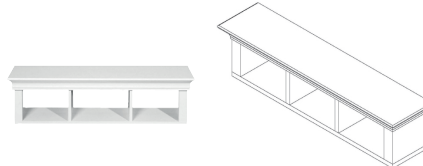

Shelf

Article number: 11703334

Dimensions: ↔ 110   ↕ 30   ↗ 23