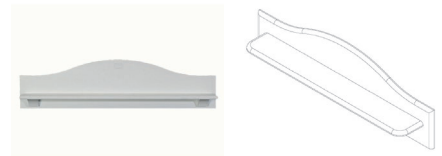

Information: Chest, left and right 1 shelf.

Cot (bed) 70x140

Article number: 11702542

Dimensions: ↔ 80 ↕ 90 ↗ 156

Information: With this cot bed 2 junior sides will be delivered. It is possible to convert this cot bed into a juniorbed at a later stage. Mattress base adjustable in 3 heights.

Cot 60x120

Article number: 11703541

Dimensions: ↔ 74 ↕ 90 ↗ 125

Information: Mattress base adjustable in 3 heights.

Wardrobe - 2 Doors

Article number: 11703543

Dimensions: ↔ 110 ↕ 186 ↗ 54

Information: Wardrobe, 1 shelf, underneath 1 hangingrail and 2 shelves (2 doors wide).

Chest extender

Article number: 11703545

Dimensions: ↔ 125 ↕ 14,7 ↗ 20

Information: The chest extender can be assembled on the back of the chest to extend the top of the chest.

Shelf small

Article number: 11703544