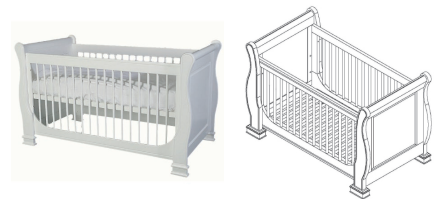

Louise de Philippe

White

Available Colors:
White

Material:
MDF

Painting:
Lacquered

Chest- 2 Doors/4 Drawers

Article number: 11703540

Dimensions: ↔ 125 ↕ 87 ↗ 54

Information: Chest, left and right 1 shelf.

Cot (bed) 70x140

Article number: 11702542

Dimensions: ↔ 80 ↕ 90 ↗ 156

Information: With this cot bed 2 junior sides will be delivered. It is possible to convert this cot bed into a juniorbed at a later stage. Mattress base adjustable in 3 heights.

Cot 60x120

Article number: 11703541

Dimensions: ↔ 74 ↕ 90 ↗ 125

Information: Mattress base adjustable in 3 heights.

Wardrobe - 2 Doors

Article number: 11703543

Dimensions: ↔ 110 ↕ 186 ↗ 54

Information: Wardrobe, 1 shelf, underneath 1 hangingrail and 2 shelves (2 doors wide).