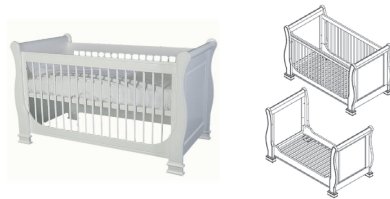

Louise de Philippe

White

Available Colors:
White

Material:
MDF

Painting:
Lacquered

Chest- 2 Doors/4 Drawers

Article number: 11703540

Dimensions: ↔ 125 ↕ 87 ↗ 54

Information: Chest, left and right 1 shelf.

Cot (bed) 70x140

Article number: 11702542

Dimensions: ↔ 80 ↕ 90 ↗ 156

Information: With this cot bed 2 junior sides will be delivered. It is possible to convert this cot bed into a juniorbed at a later stage. Mattress base adjustable in 3 heights.

Cot 60x120

Article number: 11703541

Dimensions: ↔ 74 ↕ 90 ↗ 125

Information: Mattress base adjustable in 3 heights.

Wardrobe - 2 Doors

Article number: 11703543

Dimensions: ↔ 110 ↕ 186 ↗ 54

Information: Wardrobe, 1 shelf, underneath 1 hangingrail and 2 shelves (2 doors wide).

Chest extender

Article number: 11703545

Dimensions: ↔ 125 ↕ 14,7 ↗ 20

Information: The chest extender can be assembled on the back of the chest to extend the top of the chest.

Shelf small

Article number: 11703544