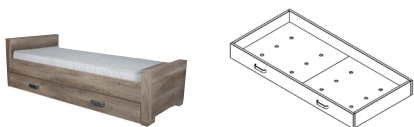

Dimensions: ↔ 48 ↕ 48 ↗ 58

Soft Close: Yes

Toy Box

Article number: 11703646

Dimensions: ↔ 60 ↕ 40 ↗ 43

Shelf Cube Oldwood

Article number: 11703507

Dimensions: ↔ 40 ↕ 40 ↗ 20

Shelf Cube White Matt

Article number: 11703508

Dimensions: ↔ 40 ↕ 40 ↗ 20

Coat rack Oldwood

Article number: 11703506

Dimensions: ↔ 60 ↕ 10 ↗ 4

Drawer for Bed 90x200

Article number: 11703645

Dimensions: ↔ 198 ↕ 96 ↗ 20

Information: This drawer rolls under the bed and can be used as storage space / second bed.