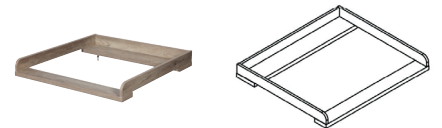

Information: Wardrobe, left 1 shelf and 1 hangingrail, right 3 shelves.

Wardrobe - 3 Doors/3 Drawers

Article number: 11703416

Dimensions: ↔ 150 ↕ 185 ↗ 52

Soft Close: Yes

Information: Wardrobe, left 3 shelves, right 1 shelf and 1 hangingrail (2 doors wide).

Chest extender

Article number: 11703415

Dimensions: ↔ 97 ↕ 10 ↗ 73

Information: The chest extender can be assembled on the top of the chest to extend the top of the chest.

Shelf

Article number: 11703414

Dimensions: ↔ 85 ↕ 20 ↗ 13