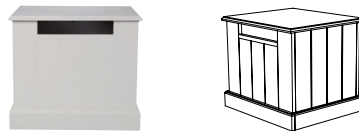

Information: Bed, no mattress base included.

Desk

Article number: 11703536

Dimensions: ↔ 128 ↕ 77 ↗ 56

Soft Close: Yes

Bedside table

Article number: 11703534

Dimensions: ↔ 51 ↕ 61 ↗ 47

Soft Close: Yes

Wardrobe - 3 Doors/3 Drawers

Article number: 11703537

Dimensions: ↔ 167 ↕ 210 ↗ 59

Soft Close: Yes

Information: Wardrobe; left 1 shelf and 1 hangingrail (2 doors wide). Right 3 shelves.

Toy Box

Article number: 11703531

Dimensions: ↔ 55 ↕ 48 ↗ 48

Soft Close: Yes