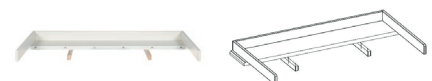

Information: Wardrobe, 2 shelves and 1 hangingrail.

Wardrobe - 2 Doors/2 Drawers

Article number: 11703529

Dimensions: ↔ 114 ↕ 210 ↗ 59

Soft Close: Yes

Information: Wardrobe, left 1 shelf and 1 hangingrail. Right 3 shelves.