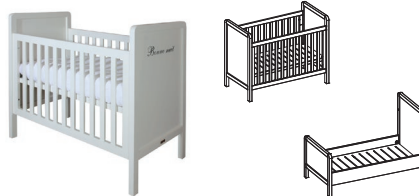

La Première

White

Available Colors:

White

Material:
MDF/Rattan

Painting:
Lacquered

Chest - 1 Door/3 Drawers

Article number: 11703525

Dimensions: ↔ 109 ↕ 91 ↗ 57

Soft Close: Yes

Information: Chest, 1 shelf

Cot (bed) 70x140

Article number: 11703527

Dimensions: ↔ 77 ↕ 100 ↗ 148

Information: With this cot bed 2 juniorsides will be delivered. It is possible to convert this cot bed into a juniorbed at a later stage. Mattress base adjustable in 3 heights.