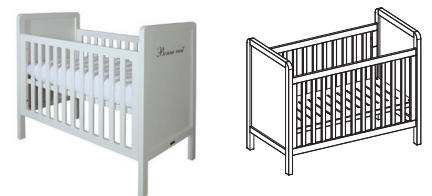

Dimensions: ↔ 109 ↕ 91 ↗ 57

Soft Close: Yes

Information: Chest, 1 shelf

Cot (bed) 70x140

Article number: 11703527

Dimensions: ↔ 77 ↕ 100 ↗ 148

Information: With this cot bed 2 juniorsides will be delivered. It is possible to convert this cot bed into a juniorbed at a later stage. Mattress base adjustable in 3 heights.

Cot 60x120

Article number: 11703526

Dimensions: ↔ 67 ↕ 100 ↗ 128

Information: Mattress base adjustable in 3 heights.

Wardrobe - 1 Door/2 Drawers

Article number: 11703528

Dimensions: ↔ 63 ↕ 210 ↗ 59

Soft Close: Yes