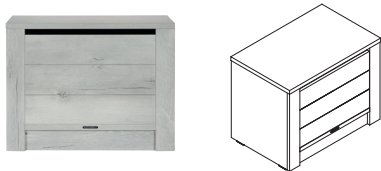

Fjord

Teenager Grey

Available Colors:
Grey

Material:
Melamine with wood texture

Painting:
-

Sofa bed 90x200

Article number: 11703900

Dimensions: ↔ 214 ↕ 70 ↗ 99

Soft Close: Yes

Information: Bed, no mattress base included.

Desk

Article number 11703903

Dimensions: ↔ 130 ↕ 79 ↗ 60

Soft Close: Yes

Bedside table

Article number 11703902

Dimensions: ↔ 50 ↕ 59 ↗ 40

Soft Close: Yes

Toy Box

Article number 11703904

Dimensions: ↔ 62 ↕ 48 ↗ 40

Drawer for Bed 90x200

Article number 11703901

Dimensions: ↔ 198 ↕ 21 ↗ 94