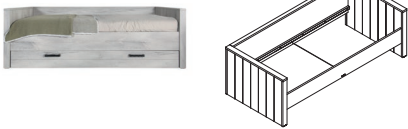

Fjord

Teenager Grey

Available Colors:
Grey

Material:
Melamine with wood texture

Painting:
-

Sofa bed 90x200

Article number: 11703900

Dimensions: ↔ 214 ↕ 70 ↗ 99

Soft Close: Yes

Information: Bed, no mattress base included.

Desk

Article number 11703903

Dimensions: ↔ 130 ↕ 79 ↗ 60

Soft Close: Yes

Bedside table

Article number 11703902

Information: This drawer rolls under the bed and can be used as storage space / second bed.