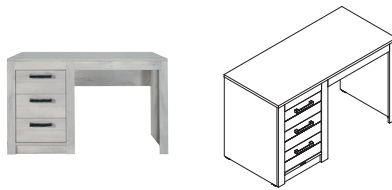

Fjord

Teenager Grey

Available Colors:
Grey

Material:
Melamine with wood texture

Painting:
-

Sofa bed 90x200

Article number: 11703900

Dimensions: ↔ 214 ↕ 70 ↗ 99

Soft Close: Yes

Information: Bed, no mattress base included.

Desk

Article number 11703903

Dimensions: ↔ 130 ↕ 79 ↗ 60

Soft Close: Yes

Bedside table

Article number 11703902

Information: This drawer rolls under the bed and can be used as storage space / second bed.