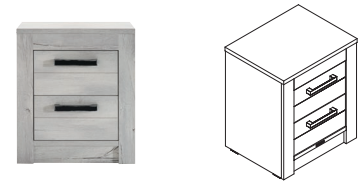

Fjord

Teenager Grey

Available Colors:
Grey

Material:
Melamine with wood texture

Painting:
-

Sofa bed 90x200

Article number: 11703900

Dimensions: ↔ 214 ↕ 70 ↗ 99

Soft Close: Yes

Information: Bed, no mattress base included.

Desk

Article number 11703903

Dimensions: ↔ 130 ↕ 79 ↗ 60

Soft Close: Yes

Bedside table

Article number 11703902

Dimensions: ↔ 50 ↕ 59 ↗ 40

Soft Close: Yes

Toy Box

Article number 11703904

Dimensions: ↔ 62 ↕ 48 ↗ 40

Drawer for Bed 90x200

Article number 11703901

Dimensions: ↔ 198 ↕ 21 ↗ 94

Information: This drawer rolls under the bed and can be used as storage space / second bed.