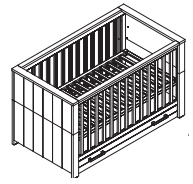

Fjord

Grey

Available Colors:
Grey

Material:
Melamine with wood texture

Painting:
-

Chest- 3 Drawers

Article number: 11703440

Dimensions: ↔ 105 ↕ 90 ↗ 52

Soft Close: Yes

Cot (bed) 70x140

Article number: 11703442

Dimensions: ↔ 79 ↕ 85 ↗ 145

Soft Close: Yes

Information: With this cot bed 2 juniorsides will be delivered. It is possible to convert this cot bed into a juniorbed at a later stage. Mattress base adjustable in 3 heights.

Cot 60x120

Article number: 11703441

Dimensions: ↔ 69 ↕ 85 ↗ 125

Soft Close: Yes

Information: Mattress base adjustable in 3 heights.

Wardrobe - 2 Doors/1 Drawer

Article number: 11703443

Dimensions: ↔ 105 ↕ 190 ↗ 52

Soft Close: Yes

Information: Wardrobe, left 1 shelf and 1 hangingrail. Right 3 shelves.

Chest extender

Article number: 11703445

Dimensions: ↔ 77 ↕ - ↗ 72

Information: The chest extender can be

assembled on the top of the chest to extend the top of the chest.