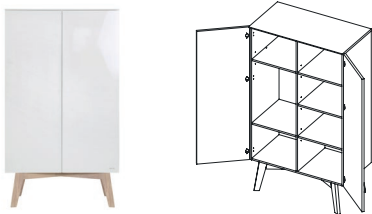

Sixties

Light Oak/White Glossy

Available Colors:
 Dark Pine/White Glossy
 Dark Pine/White Matt
 Light Oak/White Glossy
 Light Oak/White Matt

Material:
 MDF and Solid Oak

Painting:
 Lacquered

Chest - 2 Drawers/1 Door

Article number: 11706070-1

Dimensions: ↔ 130 ↕ 90 ↗ 56

Information: Left, 2 Drawers. Right 1 shelf. Chest with push-open mechanism.

Cot (bed) 70x140

Article number: 11706090-1

Dimensions: ↔ 145 ↕ 97 ↗ 75

Information: With this cot bed 1 juniorside will be delivered. It is possible to convert this cot bed into a sofa at a later stage. Mattress base adjustable in 3 heights.

Cot 60x120

Article number: 11706080-1

Dimensions: ↔ 125 ↕ 97 ↗ 65

Information: With this cot bed 1 juniorside will be delivered. It is possible to convert this cot bed into a sofa at a later stage. Mattress base adjustable in 3 heights.

Wardrobe - 2 Doors

Article number: 11706095-1

Dimensions: ↔ 104 ↕ 180 ↗ 56

Information: Left, 2 shelves and 1 hangingrail. Right 3 shelves. Wardrobe with push-open mechanism.

Shelf Cube

Article number: 11703509