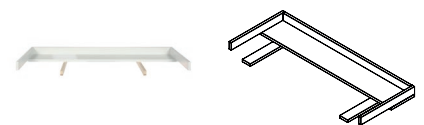

Chest extender

Article number: 11706061

Dimensions: ↔ 130   ↕ 11   ↗ 53

Information: The chest extender can be assembled on the back of the chest to extend the top of the chest.