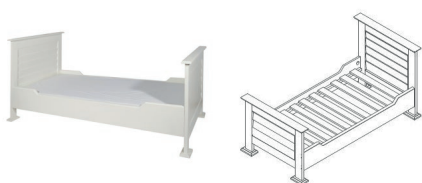

Bateau

Teenager White

Available Colors:
White

Material:
MDF

Painting:
Brush strokes

Toddler bed 70x150

Article number: 11703881

Dimensions: ↔ 80 ↕ 82 ↗ 162

Information: Bed, mattress base included.

Single bed 90x200

Article number: 11703880

Dimensions: ↔ 102 ↕ 105 ↗ 212

Information: Bed, no mattress base included.

Cabin bed 90x200

Article number: 11703882

Dimensions: ↔ 103 ↕ 105 ↗ 209

Soft Close: Yes
Information: Bed, mattress base included.

Bedside table left

Article number: 11703885

Dimensions: ↔ 45 ↕ 70 ↗ 40

Soft Close: Yes

Bedside table right

Article number: 11703886

Dimensions: ↔ 45 ↕ 70 ↗ 40