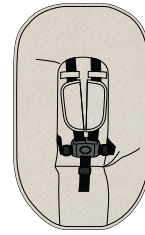

Article number: 12101450

Dimensions: ⇔ 39 ⇕ 65 ↗13

Newborn Cushion set Taupe

Article number: 12101452

Dimensions: ⇔ 39 ⇕ 65 ↗13

Newborn Cushion set Sand

Article number: 12101451

Dimensions: ⇔ 39 ⇕ 65 ↗13

Newborn Cushion set Pink

Article number: 12101453

Dimensions: ⇔ 39 ⇕ 65 ↗13

Newborn Cushion set Soft green

Article number: 12101454

Dimensions: ⇔ 39 ⇕ 65 ↗13