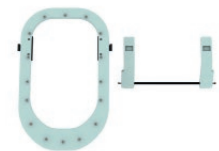

Newborn frame (+adapter) Black

Article number: 75100752

Dimensions: ⇔ 41 ⇕ 67 ↗4

Newborn frame (+adapter) Solid grey

Article number: 75100754

Dimensions: ⇔ 41 ⇕ 67 ↗4

Newborn frame (+adapter) Soft green

Article number: 75100755