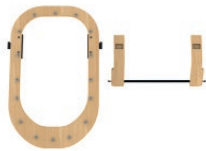

Article number: 12101458

Highchair Up!

Newborn set

Available Colors:

Black
Grey wash
Natural
White
Solid grey
Soft green

Material:

Plywood

Newborn frame (+adapter) Natural

Article number: 75100751

Dimensions: ⇔ 41 ⇕ 67 ↗4

Newborn frame (+adapter) White

Article number: 75100750

Dimensions: ⇔ 41 ⇕ 67 ↗51

Newborn frame (+adapter) Grey wash

Article number: 75100753

Dimensions: ⇔ 41 ⇕ 67 ↗4