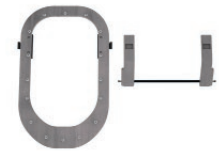

Article number: 75100751

Dimensions: ⇔ 41 ⇕ 67 ↗4

Newborn frame (+adapter) White

Article number: 75100750

Dimensions: ⇔ 41 ⇕ 67 ↗51

Newborn frame (+adapter) Grey wash

Article number: 75100753

Dimensions: ⇔ 41 ⇕ 67 ↗4

Newborn frame (+adapter) Black

Article number: 75100752

Dimensions: ⇔ 41 ⇕ 67 ↗4

Newborn frame (+adapter) Solid grey

Article number: 75100754

Dimensions: ⇔ 41 ⇕ 67 ↗4

Newborn frame (+adapter) Soft green

Article number: 75100755